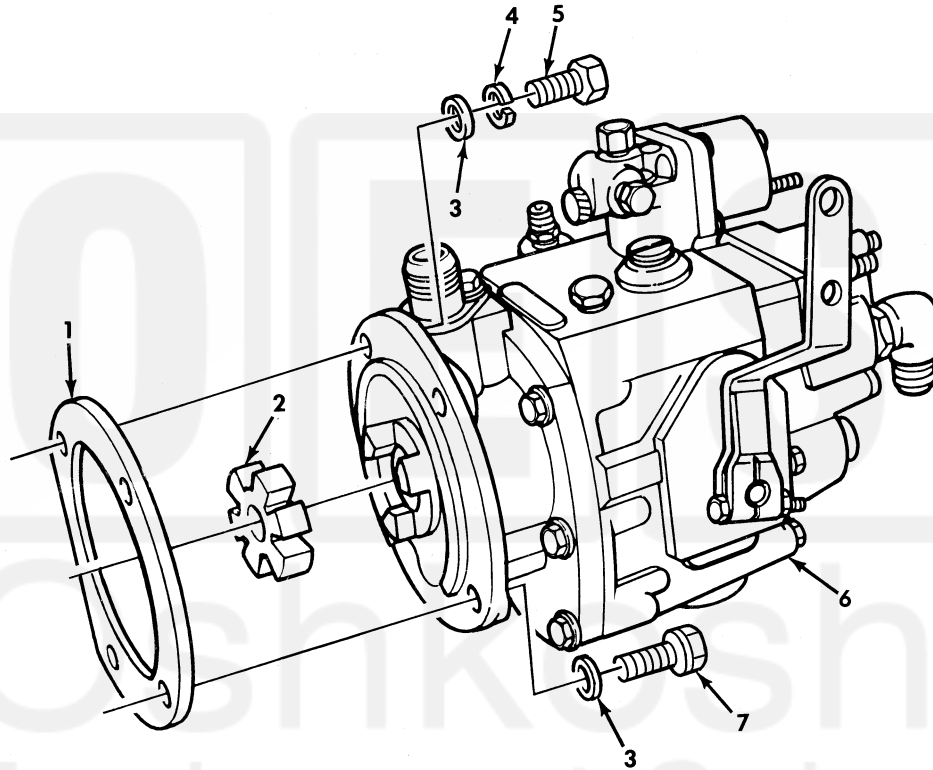

UNIT, DIRECT SUPPORT, AND GENERAL SUPPORT MAINTENANCE  
REPAIR PARTS AND SPECIAL TOOLS LIST  
TRUCK, 5-TON, 6X6, M809 SERIES TRUCKS (DIESEL)

Figure 31. Fuel Pump Assembly, AFC, and Mounting Hardware.

(1) ITEM NO	(2) SMR CODE	(3) NSN	(4) CAGEC	(5) PART NUMBER	(6) DESCRIPTION AND USABLE ON CODE (UOC)	(7) QTY
GROUP 0302 FUEL PUMPS						
FIG. 31 FUEL PUMP ASSEMBLY, AFC, AND MOUNTING HARDWARE						
1	KFFZZ		15434	3035053	GASKET PART OF KIT P/N 5704519..... UOC: 614, 620, 621, 623, 624, 625, 626, 627, 628, 629, 630, 631, 632, 633, 634, 635, 637, 638	1
1	KFFZZ		15434	3035053	GASKET PART OF KIT P/N 3011472..... UOC: 614, 620, 621, 623, 624, 625, 626, 627, 628, 629, 630, 631, 632, 633, 634, 635, 637, 638	1
2	PAFZZ	3010-00-447-9799	15434	162426	INSERT, FLEXIBLE COU PART OF KIT P/N 3011472..... UOC: 614, 620, 621, 623, 624, 625, 626, 627, 628, 629, 630, 631, 632, 633, 634, 635, 637, 638	1
3	PAFZZ	5310-01-112-4307	15434	69324	WASHER, FLAT..... UOC: 614, 620, 621, 623, 624, 625, 626, 627, 628, 629, 630, 631, 632, 633, 634, 635, 637, 638	4
4	PAFZZ	5310-00-209-0965	96906	MS35338-47	WASHER, LOCK..... UOC: 614, 620, 621, 623, 624, 625, 626, 627, 628, 629, 630, 631, 632, 633, 634, 635, 637, 638	1
5	PAFZZ	5305-01-113-1179	15434	206326	SCREW, CAP, HEXAGON H..... UOC: 614, 620, 621, 623, 624, 625, 626, 627, 628, 629, 630, 631, 632, 633, 634, 635, 637, 638	1
6	PAFHH	2910-01-215-6721	15434	3060711-4144	PUMP, FUEL, METERING..... UOC: 614, 620, 621, 623, 624, 625, 626, 627, 628, 629, 630, 631, 632, 633, 634, 635, 637, 638	1
7	PAFZZ	5305-01-129-4384	15434	3015282	SCREW, CAP, HEXAGON H..... UOC: 614, 620, 621, 623, 624, 625, 626, 627, 628, 629, 630, 631, 632, 633, 634, 635, 637, 638	3

END OF FIGURE